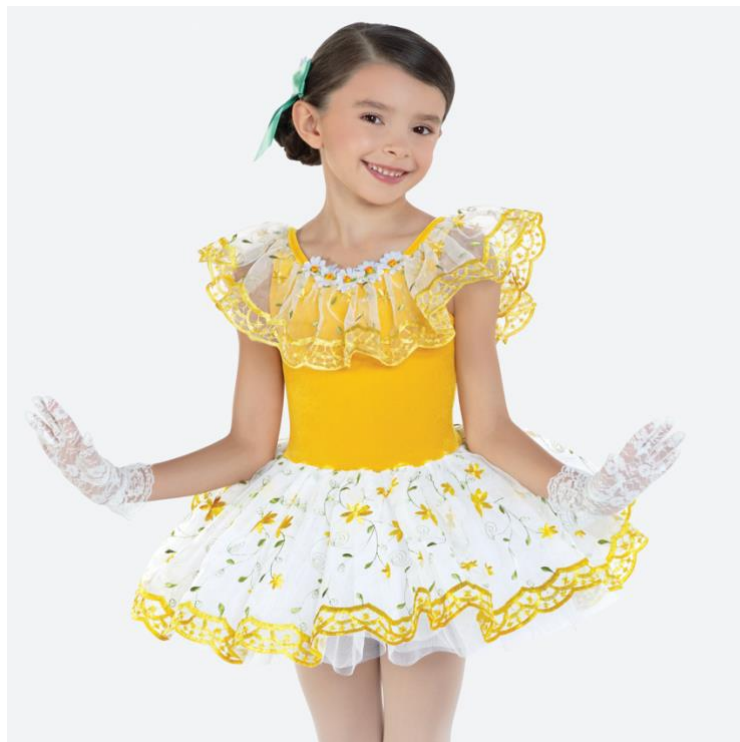

Monday 7:35 Cindy | Ballet IV

Tuesday 10:00 AM Rachel | Pre-School

Note: Costume selections are subject to change based on availability at the time of ordering.

Tuesday 4:30 Natalia | Ballet III

Tuesday 4:30 Rachel | Ballet/Tap I