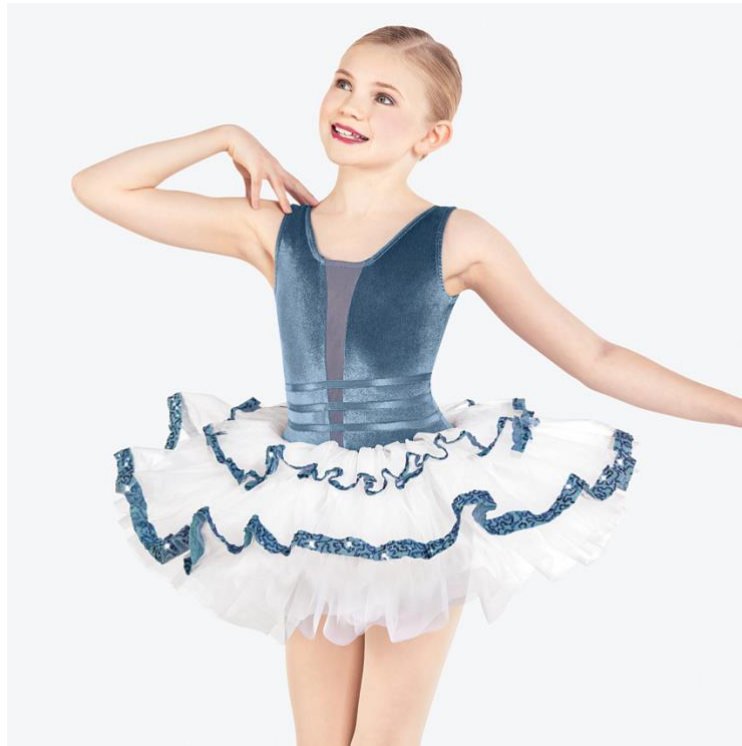

Monday 7:35 Cindy | Ballet IV