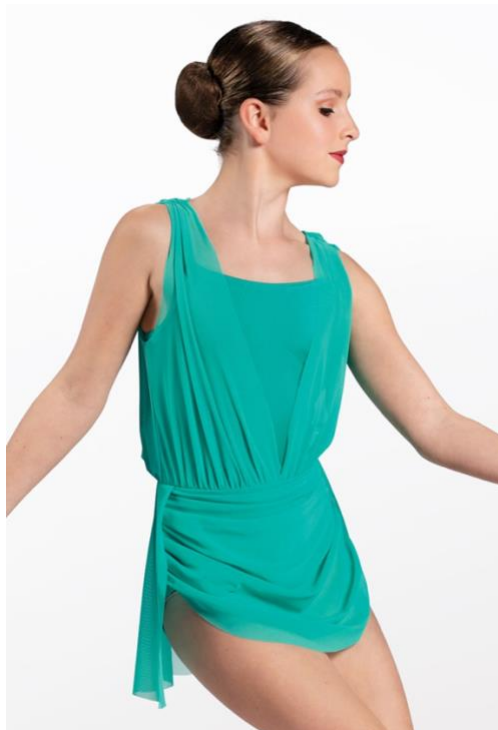

Monday 7:20 Shara | Lyrical/Contemporary IV/IV Adv

Note: Costume selections are subject to change based on availability at the time of ordering.