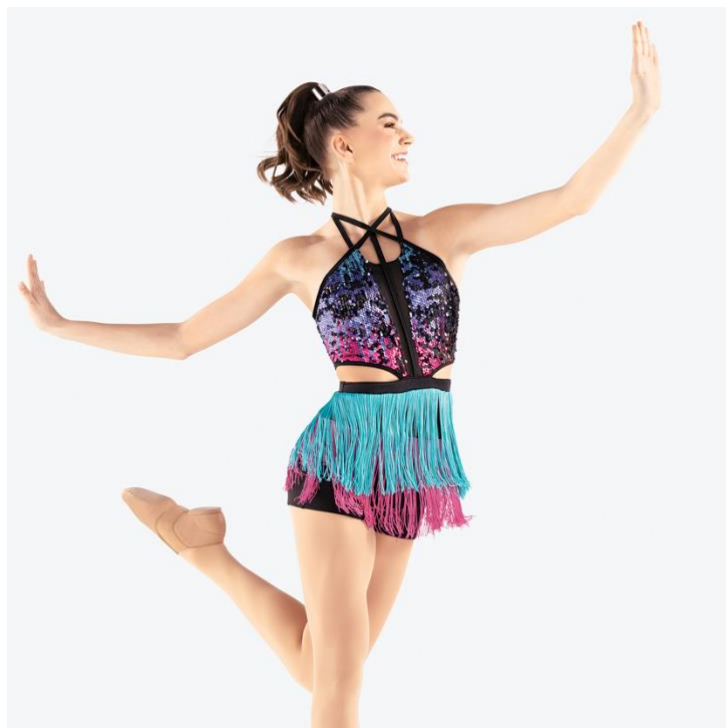

Monday 4:30 Rachel | Hip Hop I/II

Monday 5:15 Shara | Ballet/Tap I

Note: Costume selections are subject to change based on availability at the time of ordering.

Monday 5:20 Natalia | Ballet IV Adv

Monday 5:20 Rachel | Jazz IV